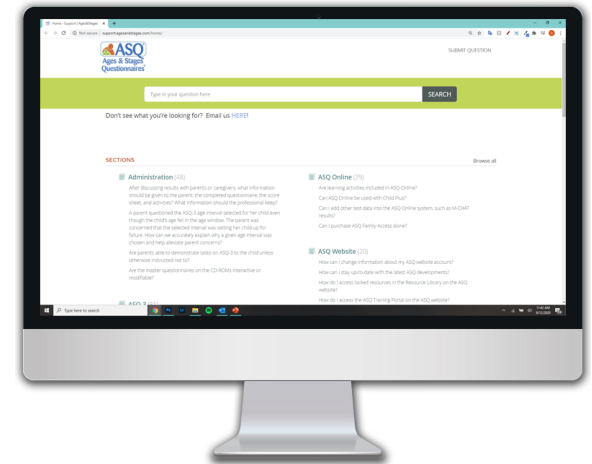

ASQ Questions

ASQ Knowledge Base

- 300+ user-submitted questions
- Submit a new question

NEW ASQ Online Section

More than 125 questions and answers
all about ASQ Online